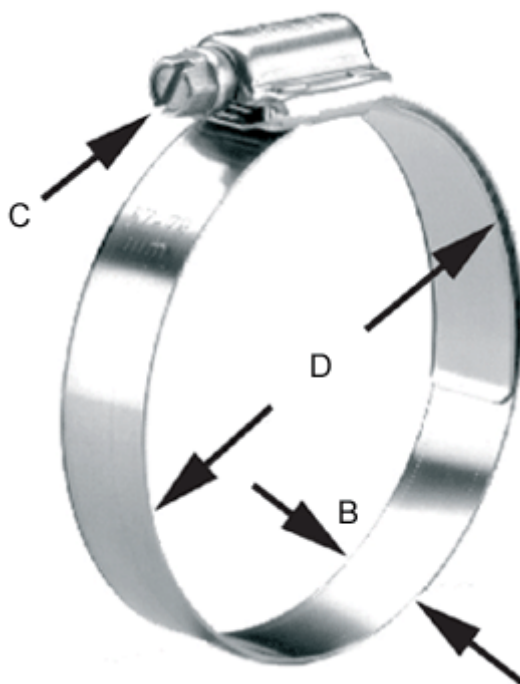

Article number: 021566804043

Description: Norma worm drive hose clamp
HD 32-54/16 C8 W4

Measures

C (screw type) = C8 hexagon slotted screw sw 8

Diameter D = 32-54

Width B = 16